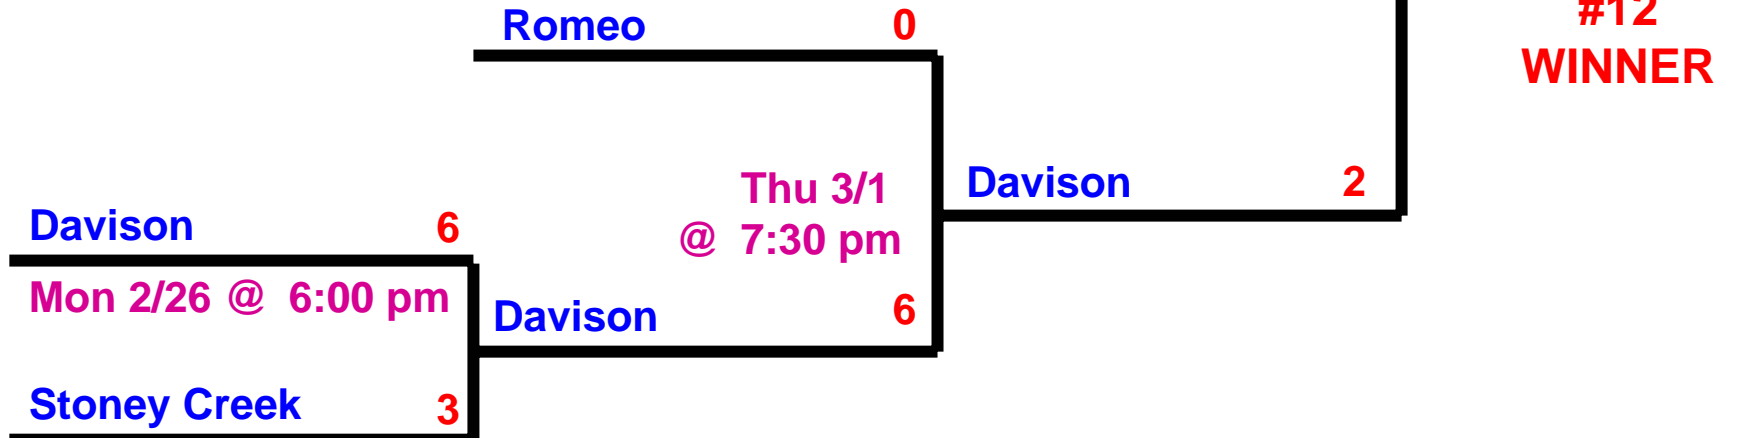

Michigan High School Athletic Association 2007 Regional Pairings: Division 2 - Region 12

Pre-Regional 23 (Host: Anchor Bay – Glacier Pointe)

Pre-Regional 24 (Host: Davison – Perani Arena)

**REGIONAL
#12
WINNER**