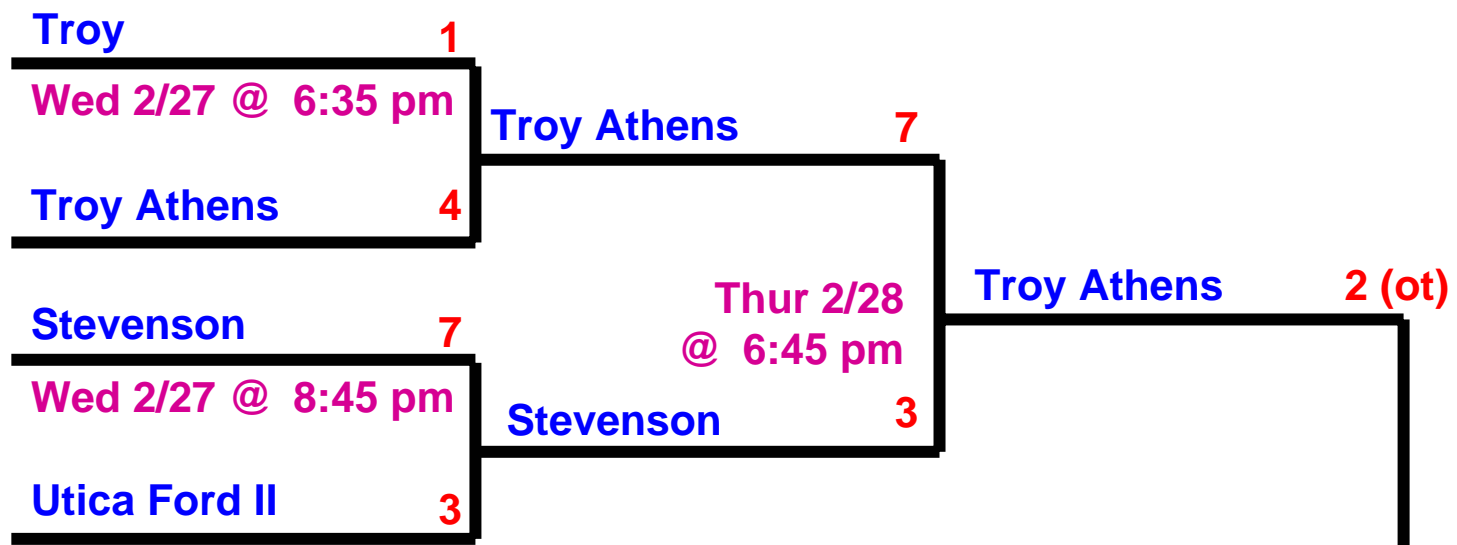

Michigan High School Athletic Association

2008 Regional Pairings: Division 1 - Region 7

Pre-Regional 13 (Troy Sports Center)

Pre-Regional 14 (Suburban Ice Macomb)