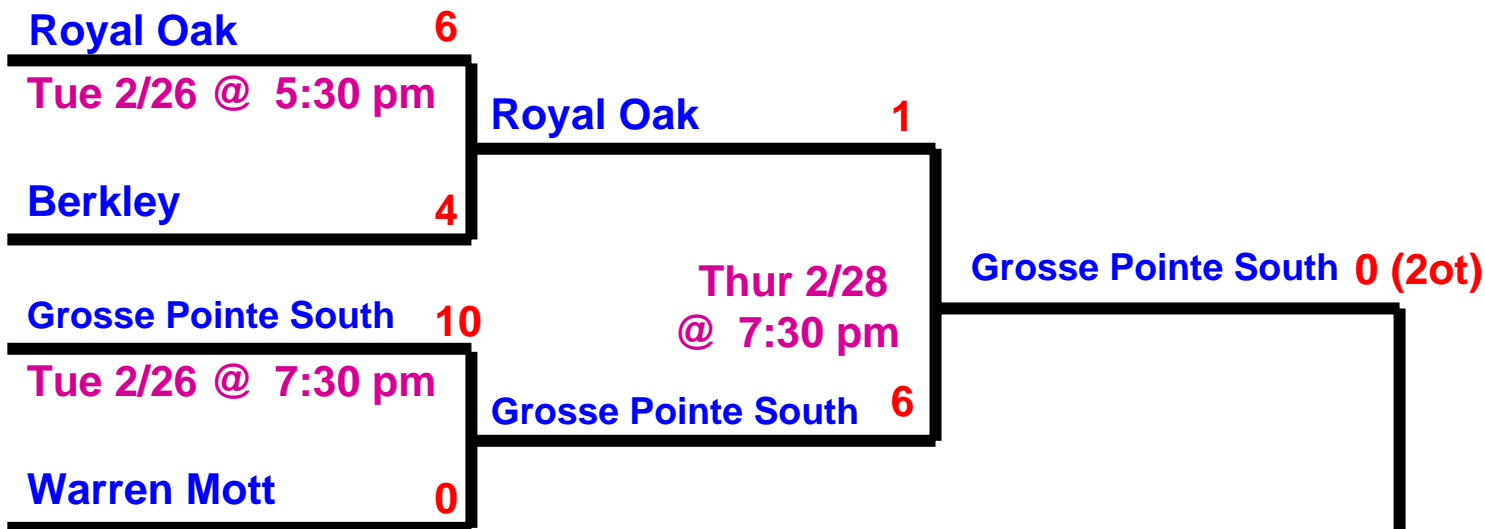

## 2008 Regional Pairings: Division 2 - Region 15

### Pre-Regional 29 (City Ice Arena)