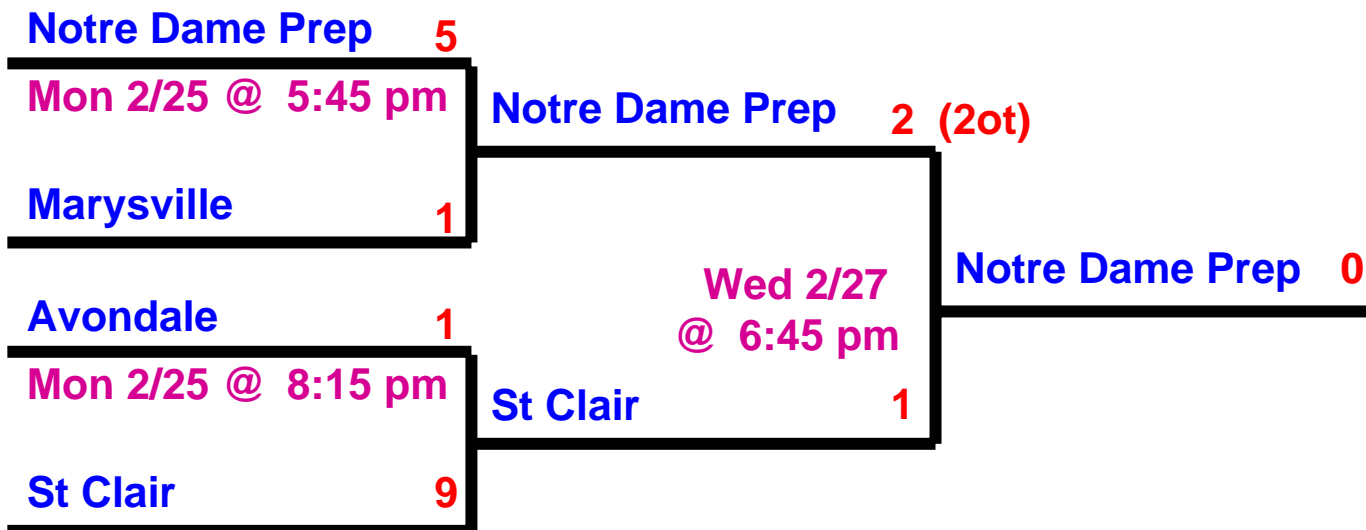

# Michigan High School Athletic Association

## 2008 Regional Pairings: Division 3 - Region 24

### Pre-Regional 45 (Troy Sports Center)

### Pre-Regional 46 (Wallace Arena)