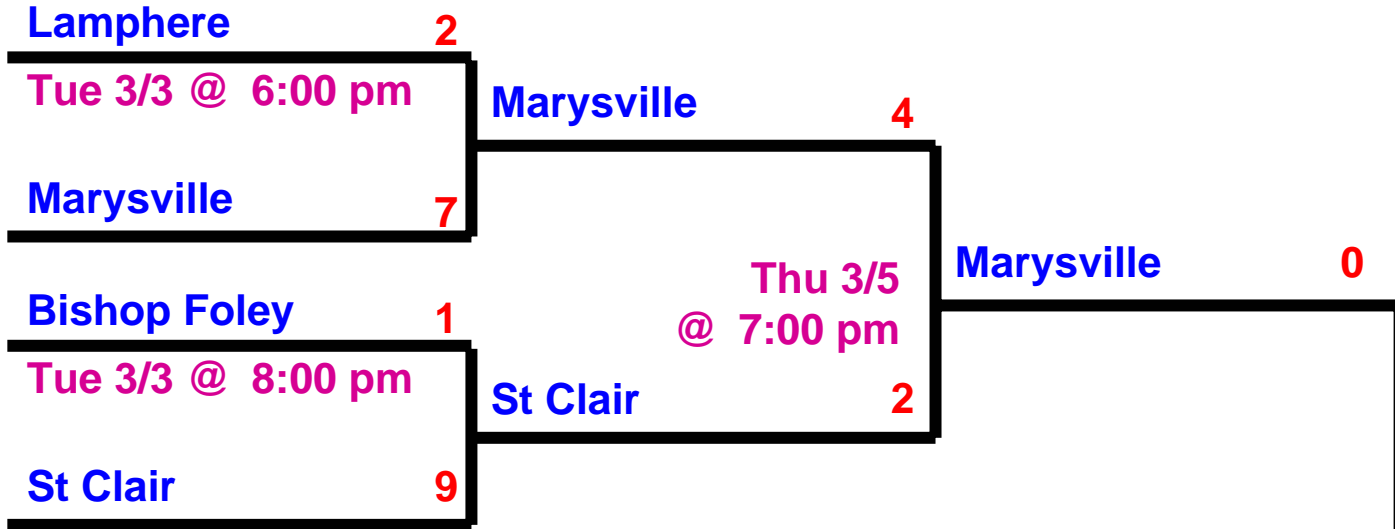

Michigan High School Athletic Association

2009 Regional Pairings: Division 3 - Region 24

[Click here to return to Division 3 overview](#)

Pre-Regional 45 (McMorran Arena)

Pre-Regional 46 (Wallace Ice Arena)

Cranbrook

**REGIONAL
 #24
 WINNER**