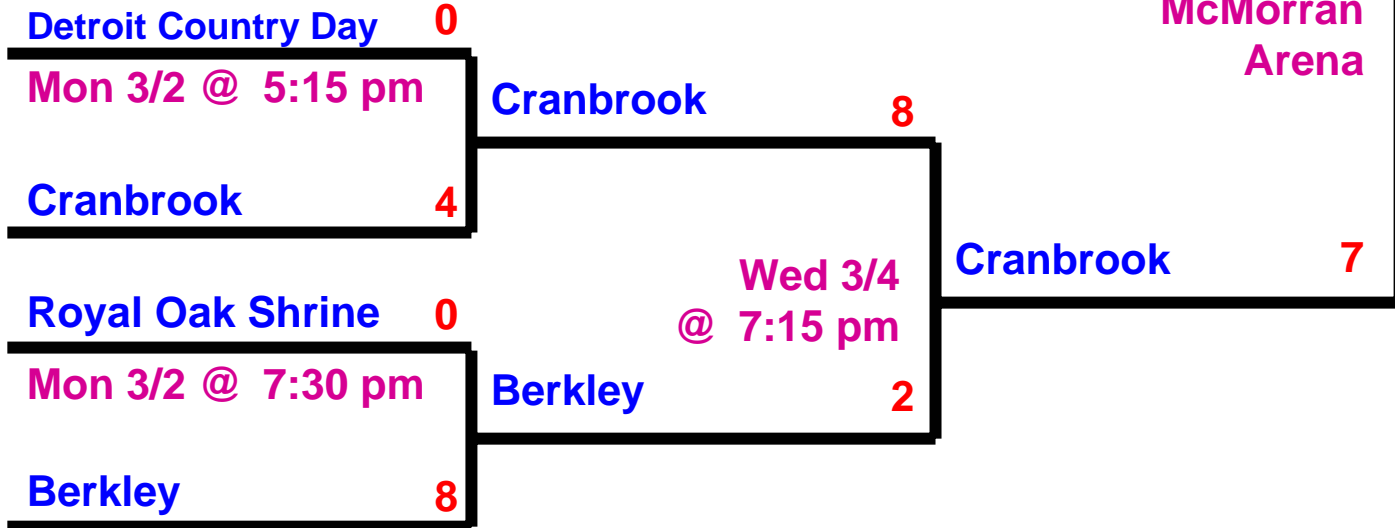

Michigan High School Athletic Association

2009 Regional Pairings: Division 3 - Region 24

[Click here to return to Division 3 overview](#)

Pre-Regional 45 (McMorran Arena)

Pre-Regional 46 (Wallace Ice Arena)

Cranbrook

**REGIONAL
 #24
 WINNER**