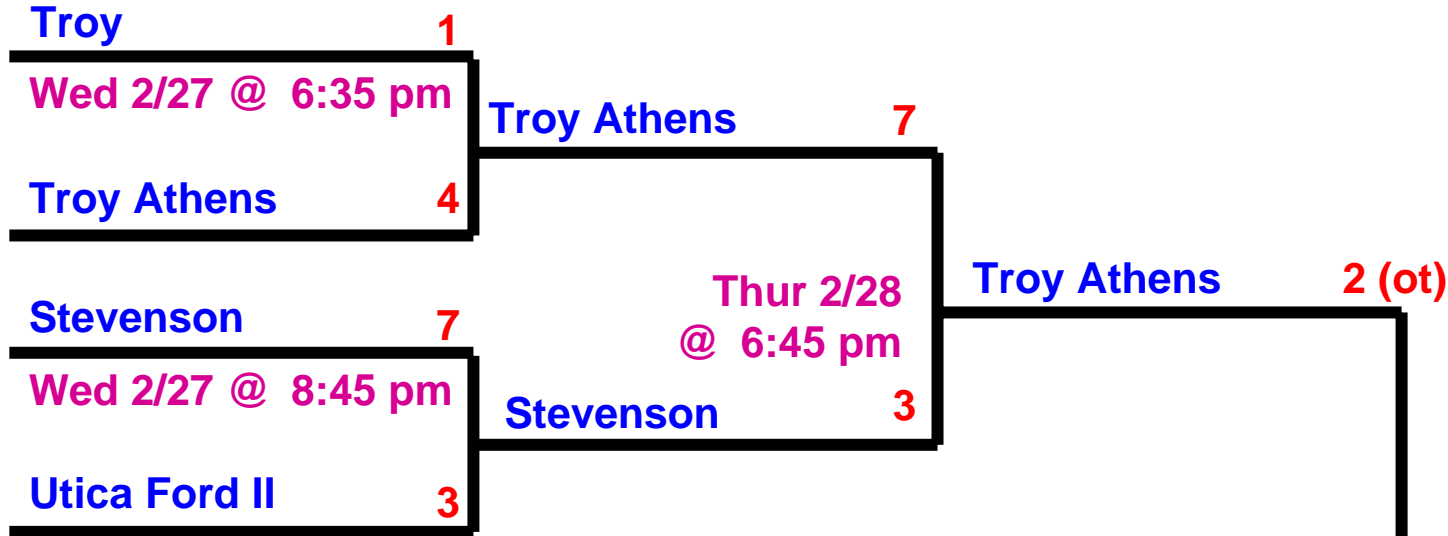

Michigan High School Athletic Association

2008 Regional Pairings: Division 1 - Region 7

Pre-Regional 13 (Troy Sports Center)

Pre-Regional 14 (Suburban Ice Macomb)