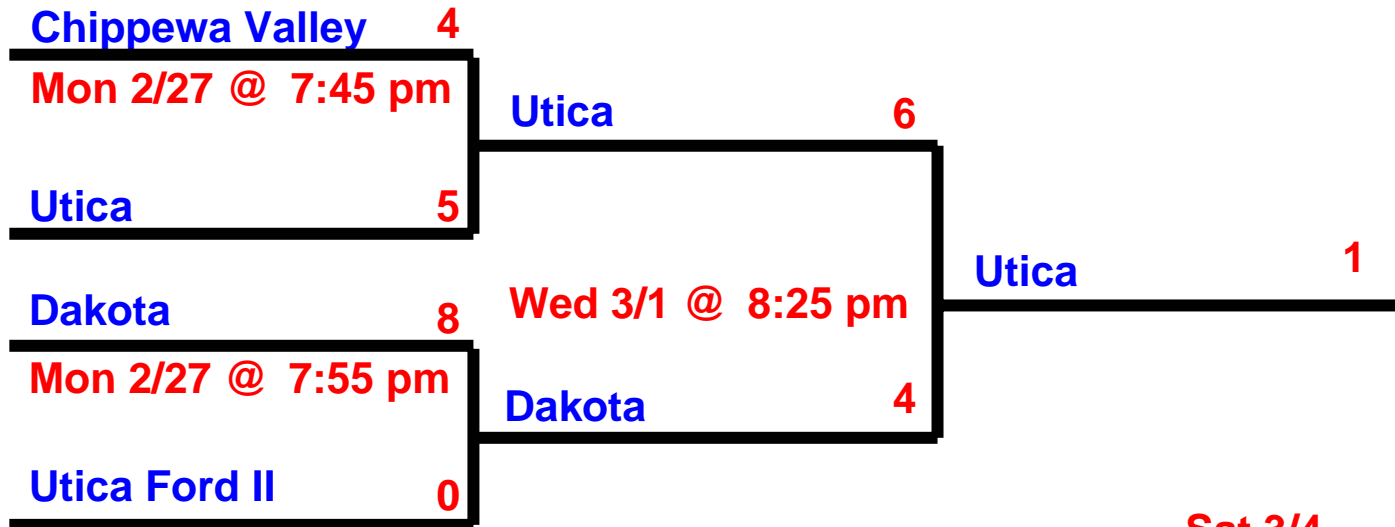

# Michigan High School Athletic Association

## 2006 Regional Pairings: Division 1 - Region 8

### Pre-Regional 8A (Host: Chippewa Valley – Great Lakes Sports Center)

### Pre-Regional 8B (Host: St Clair Shores – SCS Civic Arena)