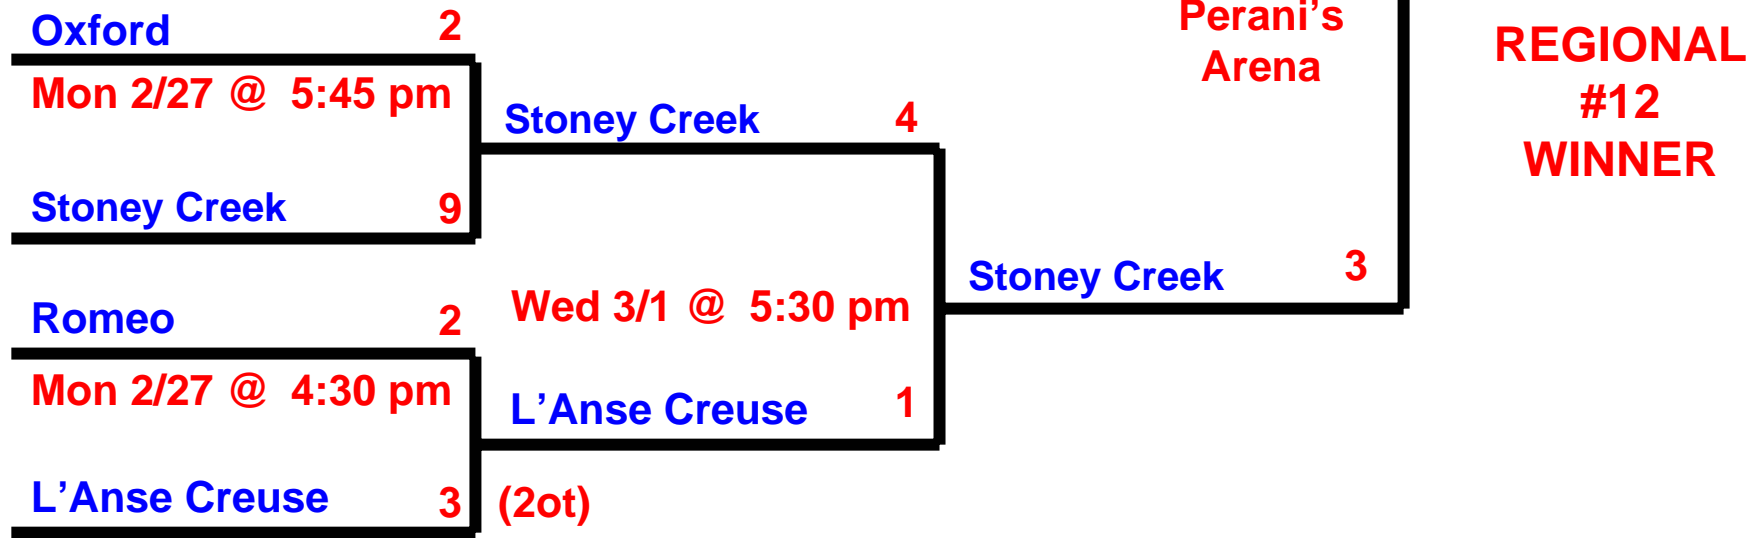

Michigan High School Athletic Association

2006 Regional Pairings: Division 2 - Region 12

Pre-Regional 12A (Host: Davison – Perani’s Arena)

Pre-Regional 12B (Host: Romeo – Macomb Ice Arena)

(2ot)