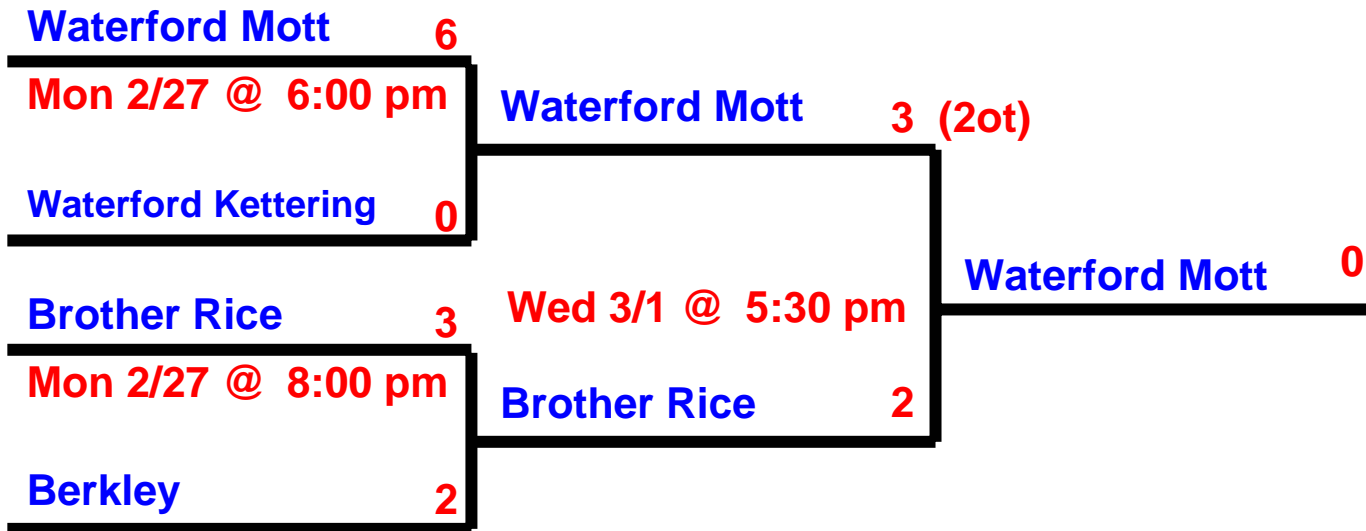

Michigan High School Athletic Association

2006 Regional Pairings: Division 2 - Region 16

Pre-Regional 16A (Host: Berkley – Berkley Ice Arena)

Pre-Regional 16B (Host: Grosse Pte South – City Ice Arena)

Grosse Pte South

**REGIONAL
#16
WINNER**