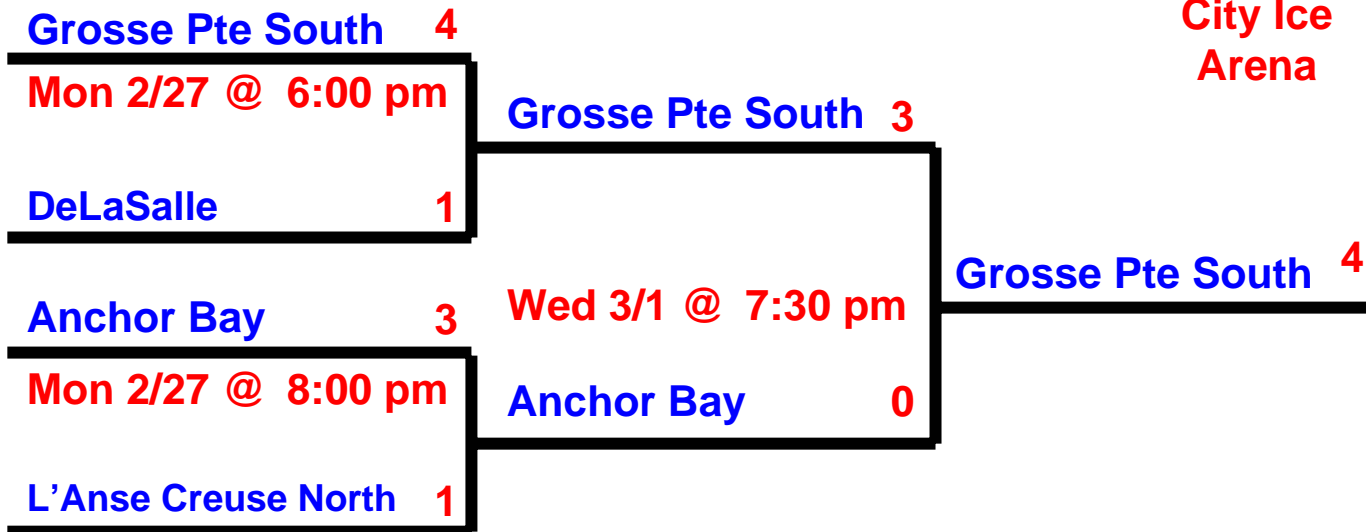

Michigan High School Athletic Association

2006 Regional Pairings: Division 2 - Region 16

Pre-Regional 16A (Host: Berkley – Berkley Ice Arena)

Pre-Regional 16B (Host: Grosse Pte South – City Ice Arena)

Grosse Pte South

**REGIONAL
#16
WINNER**