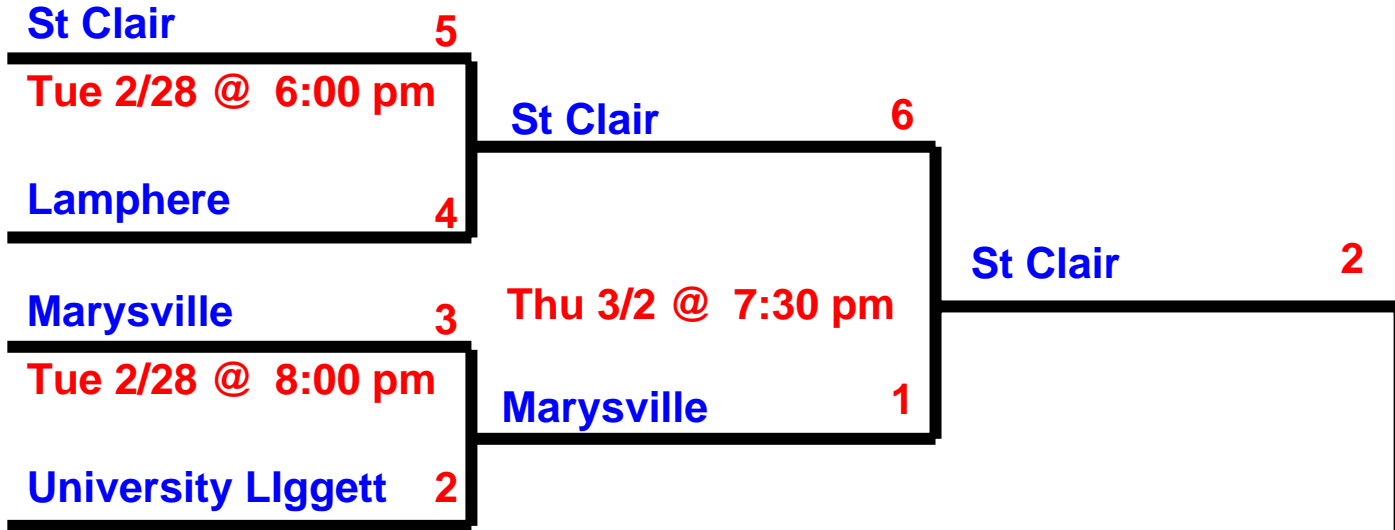

Michigan High School Athletic Association

2006 Regional Pairings: Division 3 - Region 24

Pre-Regional 24A (Host: Orchard Lake St Mary's – OLSM Arena)

Pre-Regional 24B (Host: Cranbrook – Wallace Arena)